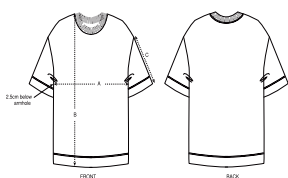

## REGULAR

SIZES	XXS	XS	S	M	L	XL	XXL	3XL	4XL	5XL
A Half Chest	43.5	46	49	52	55	58	61	64	69	74
B Body Length	64	66	69	72	74	76	78	80	82	84
C Sleeve Length	19	19.5	20.5	21.5	22.5	22.5	23.5	24.5	24.5	25

Some sizes are only available on a limited number of colours. Please check our webshop for latest information

## OVERSIZED

XS	S	M	L	XL	XXL	XXXL
----	---	---	---	----	-----	------

Size guide

SIZES	XXS	XS	S	M	L	XL	XXL	XXXL
A Half Chest	52	54.5	57	60	63	66	69	72
B Body Length	62	64	66	70	73	75	77	79
C Sleeve Length	11	11.5	12	14	16	17.5	19	20.5