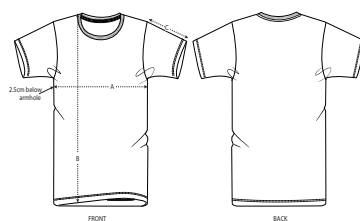

## REGULAR

SIZES	XXS	XS	S	M	L	XL	XXL	3XL	4XL	5XL
A Half Chest	43.5	46	49	52	55	58	61	64	69	74
B Body Length	64	66	69	72	74	76	78	80	82	84
C Sleeve Length	19	19.5	20.5	21.5	22.5	22.5	23.5	24.5	24.5	25

Some sizes are only available on a limited number of colours. Please check our webshop for latest information

## OVERSIZED

XS	S	M	L	XL	XXL	XXXL
----	---	---	---	----	-----	------

Size guide

SIZES	XXS	XS	S	M	L	XL	XXL	XXXL
A Half Chest	52	54.5	57	60	63	66	69	72
B Body Length	62	64	66	70	73	75	77	79
C Sleeve Length	11	11.5	12	14	16	17.5	19	20.5